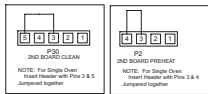

WIRING DIAGRAM VDSC487-4Q

CAUTION- LABEL ALL WIRES PRIOR TO DISCONNECTION WHEN SERVICING CONTROLS. WIRING ERRORS CAN CAUSE IMPROPER AND DANGEROUS OPERATION. VERIFY PROPER OPERATION AFTER SERVICING.

REFER ONLY TO FEATURES WHICH ARE EQUIPPED WITH THIS UNIT.