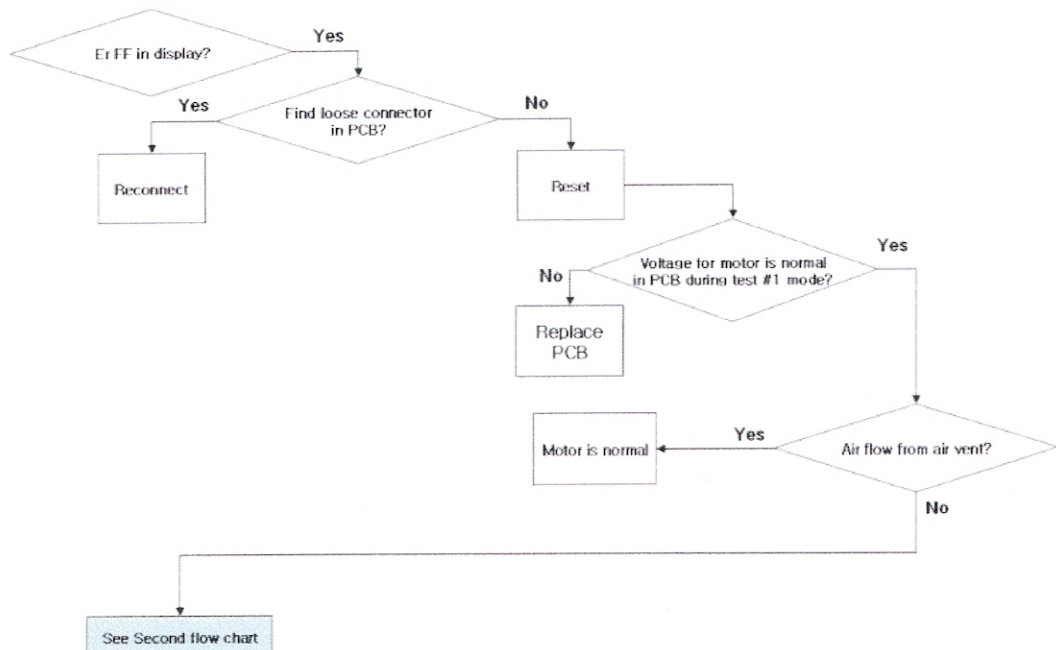

Refrigerator: Er FF Error Code

Category: Refrigerators

Symptom: Er FF Error Code on French Door Model

Related Model Name:
LFC217****
LFC257****
LFX219****
LFX259****
LMX219****
LMX259****

- Turn motor by hand.
- If motor has a sticky film or will not turn, replace with part below.
- Ice can form on motor and cause damage.

Location No.	Old P/No	New P/No
404A	4681JK1004D	4681JB1027H
404A	4681JK1004E	4681JB1027C

Part locations and recommendations are subject to change.

Rank	Part description	Location
1	Motor	404A

Scale is based on 1 being the most common repair for listed symptom