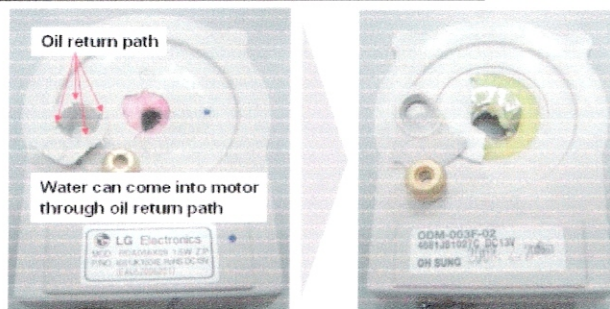

Refrigerator: Er FF Error Code

Category: Refrigerators

Symptom: Er FF Error Code on French Door Model

Related Model Name:
LFC217****
LFC257****
LFX219****
LFX259****
LMX219****
LMX259****

- Turn motor by hand.
- If motor has a sticky film or will not turn, replace with part below.
- Ice can form on motor and cause damage.

Location No.	Old P/No	New P/No
404A	4681JK1004D	4681JB1027H
404A	4681JK1004E	4681JB1027C

Part locations and recommendations are subject to change.

Rank	Part description	Location
1	Motor	404A

Scale is based on 1 being the most common repair for listed symptom