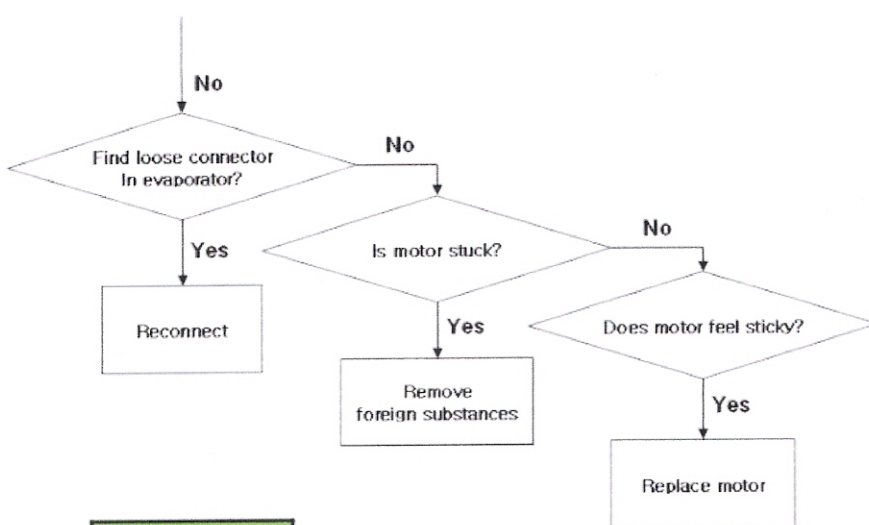

Refrigerator: Er FF Error Code

Category: Refrigerators

Symptom: Er FF Error Code on French Door Model

Related Model Name:
LFC217****
LFC257****
LFX219****
LFX259****
LMX219****
LMX259****

- Turn motor by hand.
- If motor has a sticky film or will not turn, replace with part below.
- Ice can form on motor and cause damage.

Location No.	Old P/No	New P/No
404A	4681JK1004D	4681JB1027H
404A	4681JK1004E	4681JB1027C

Part locations and recommendations are subject to change.

Rank	Part description	Location
1	Motor	404A

Scale is based on 1 being the most common repair for listed symptom