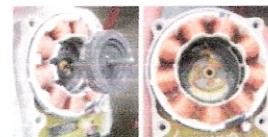

Refrigerator: Er FF Error Code

Category: Refrigerators

Symptom: Er FF Error Code on French Door Model

Related Model Name:
LFC217****
LFC257****
LFX219****
LFX259****
LMX219****
LMX259****

- Turn motor by hand.
- If motor has a sticky film or will not turn, replace with part below.
- Ice can form on motor and cause damage.

Location No.	Old P/No	New P/No
404A	4681JK1004D	4681JB1027H
404A	4681JK1004E	4681JB1027C

Part locations and recommendations are subject to change.

Rank	Part description	Location
1	Motor	404A

Scale is based on 1 being the most common repair for listed symptom