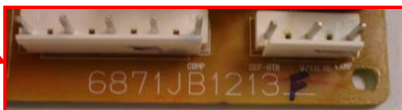

IC1 P/N:
OIZZJK2002G

PCB P/N: