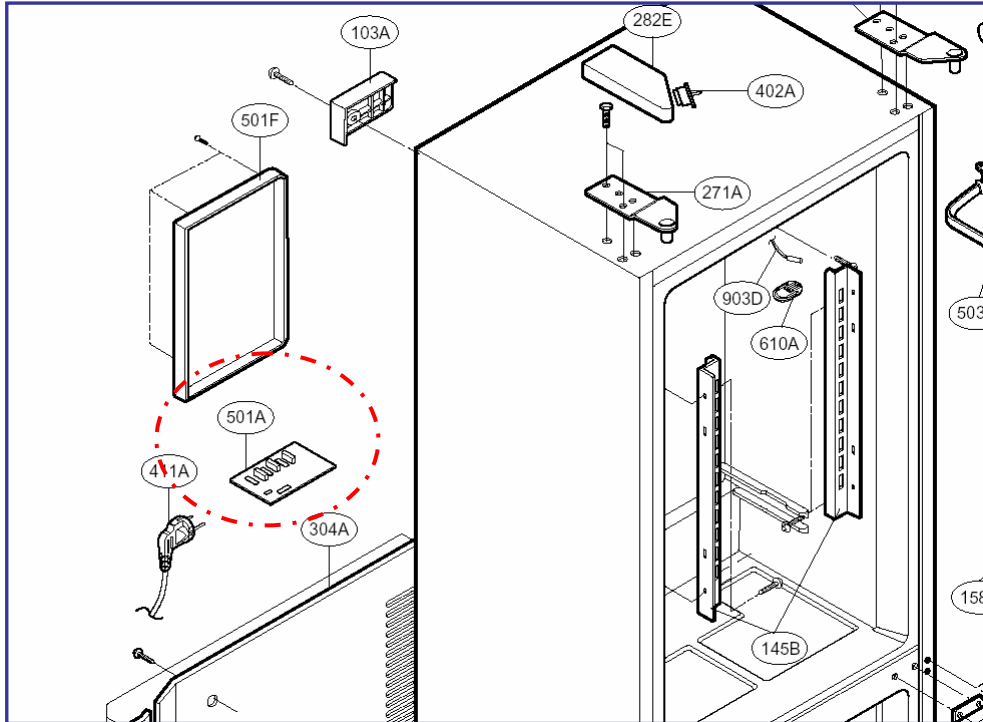

Agreement	SVC	QA	MAT

SERVICE BULLETIN

LG Electronics Monterrey México

Code: SB-06-059

Date of Issue: May 30, 2006

● Exploded View from Service Manual

● Picture

The new PCBs contain a new program identified as: