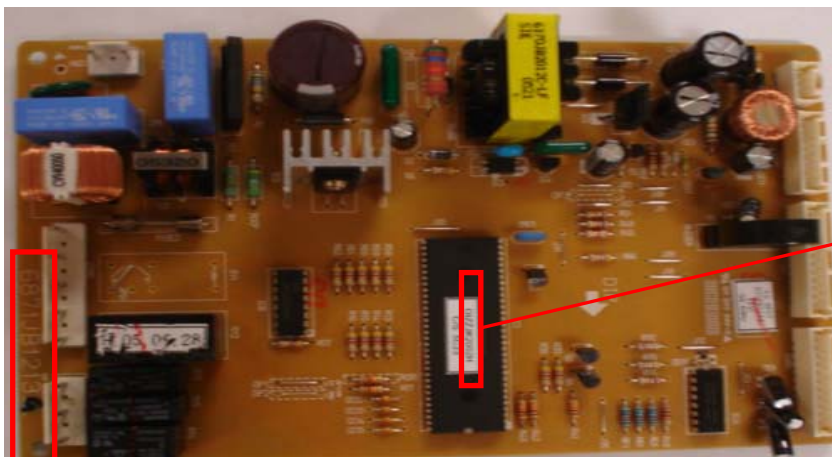

PCB P/N: 6871JK1213G

NEW