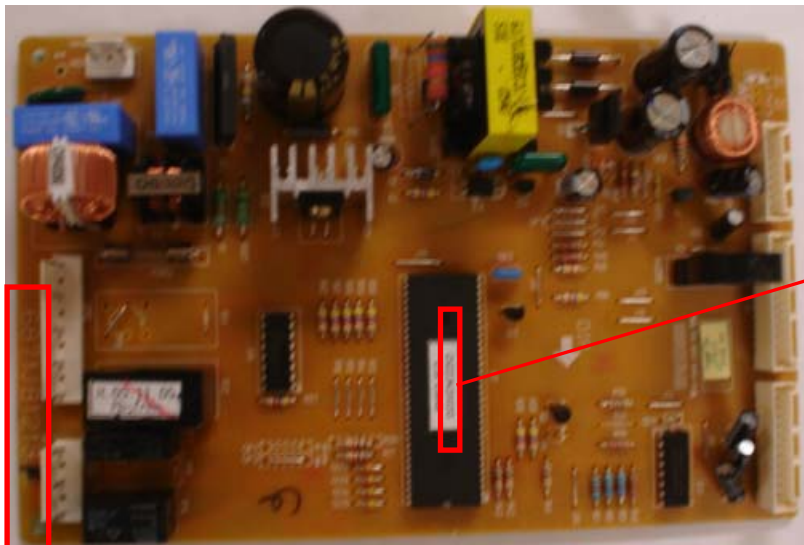

SERVICE BULLETIN

LG Electronics Monterrey México

Code: SB-06-059

Date of Issue: May 30, 2006

● Picture

PCB P/N: 6871JK1213F

NEW