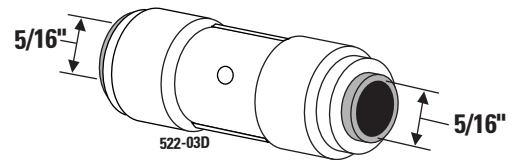

CUT TUBING AT 90°

WR02X10444

WR02X10445

WR02X10446

To connect, push straight and firmly into connector until connection is secure. To remove, hold collar of connector down and pull to release.

New connectors for other field applications.