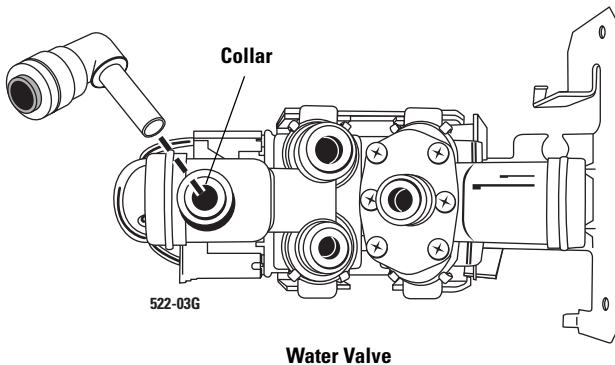

JUNE 2000

SPECIAL PUSH ON CONNECTORS FOR WATER LINE

Monogram refrigerator water filter models manufactured in January 2000 have special connectors on the water valve. These connectors simplify installation of the water lines. When using these connectors, cut tubing off at **90°**.

CUT TUBING AT 90°

WR02X10444

WR02X10445

WR02X10446

To connect, push straight and firmly into connector until connection is secure. To remove, hold collar of connector down and pull to release.

New connectors for other field applications.