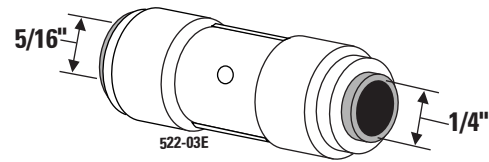

JUNE 2000

SPECIAL PUSH ON CONNECTORS FOR WATER LINE

Monogram refrigerator water filter models manufactured in January 2000 have special connectors on the water valve. These connectors simplify installation of the water lines. When using these connectors, cut tubing off at **90°**.

CUT TUBING AT 90°

WR02X10444

WR02X10445

WR02X10446

To connect, push straight and firmly into connector until connection is secure. To remove, hold collar of connector down and pull to release.

New connectors for other field applications.