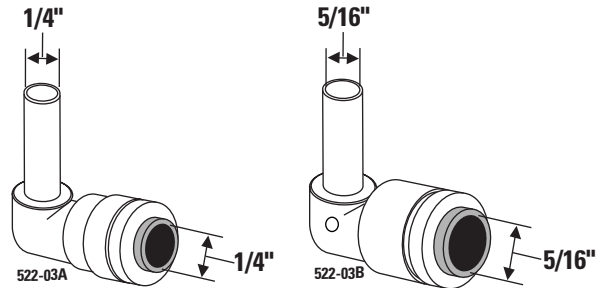

JUNE 2000

SPECIAL PUSH ON CONNECTORS FOR WATER LINE

Monogram refrigerator water filter models manufactured in January 2000 have special connectors on the water valve. These connectors simplify installation of the water lines. When using these connectors, cut tubing off at **90°**.

CUT TUBING AT 90°

WR02X10444

WR02X10445

WR02X10446

To connect, push straight and firmly into connector until connection is secure. To remove, hold collar of connector down and pull to release.

New connectors for other field applications.