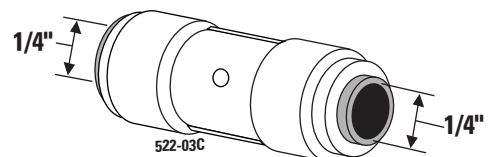

WR02X10472