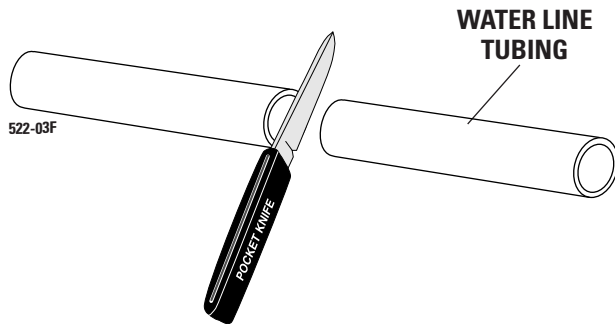

JUNE 2000

SPECIAL PUSH ON CONNECTORS FOR WATER LINE

Monogram refrigerator water filter models manufactured in January 2000 have special connectors on the water valve. These connectors simplify installation of the water lines. When using these connectors, cut tubing off at **90°**.

CUT TUBING AT 90°

WR02X10444

WR02X10445

WR02X10446

To connect, push straight and firmly into connector until connection is secure. To remove, hold collar of connector down and pull to release.

New connectors for other field applications.