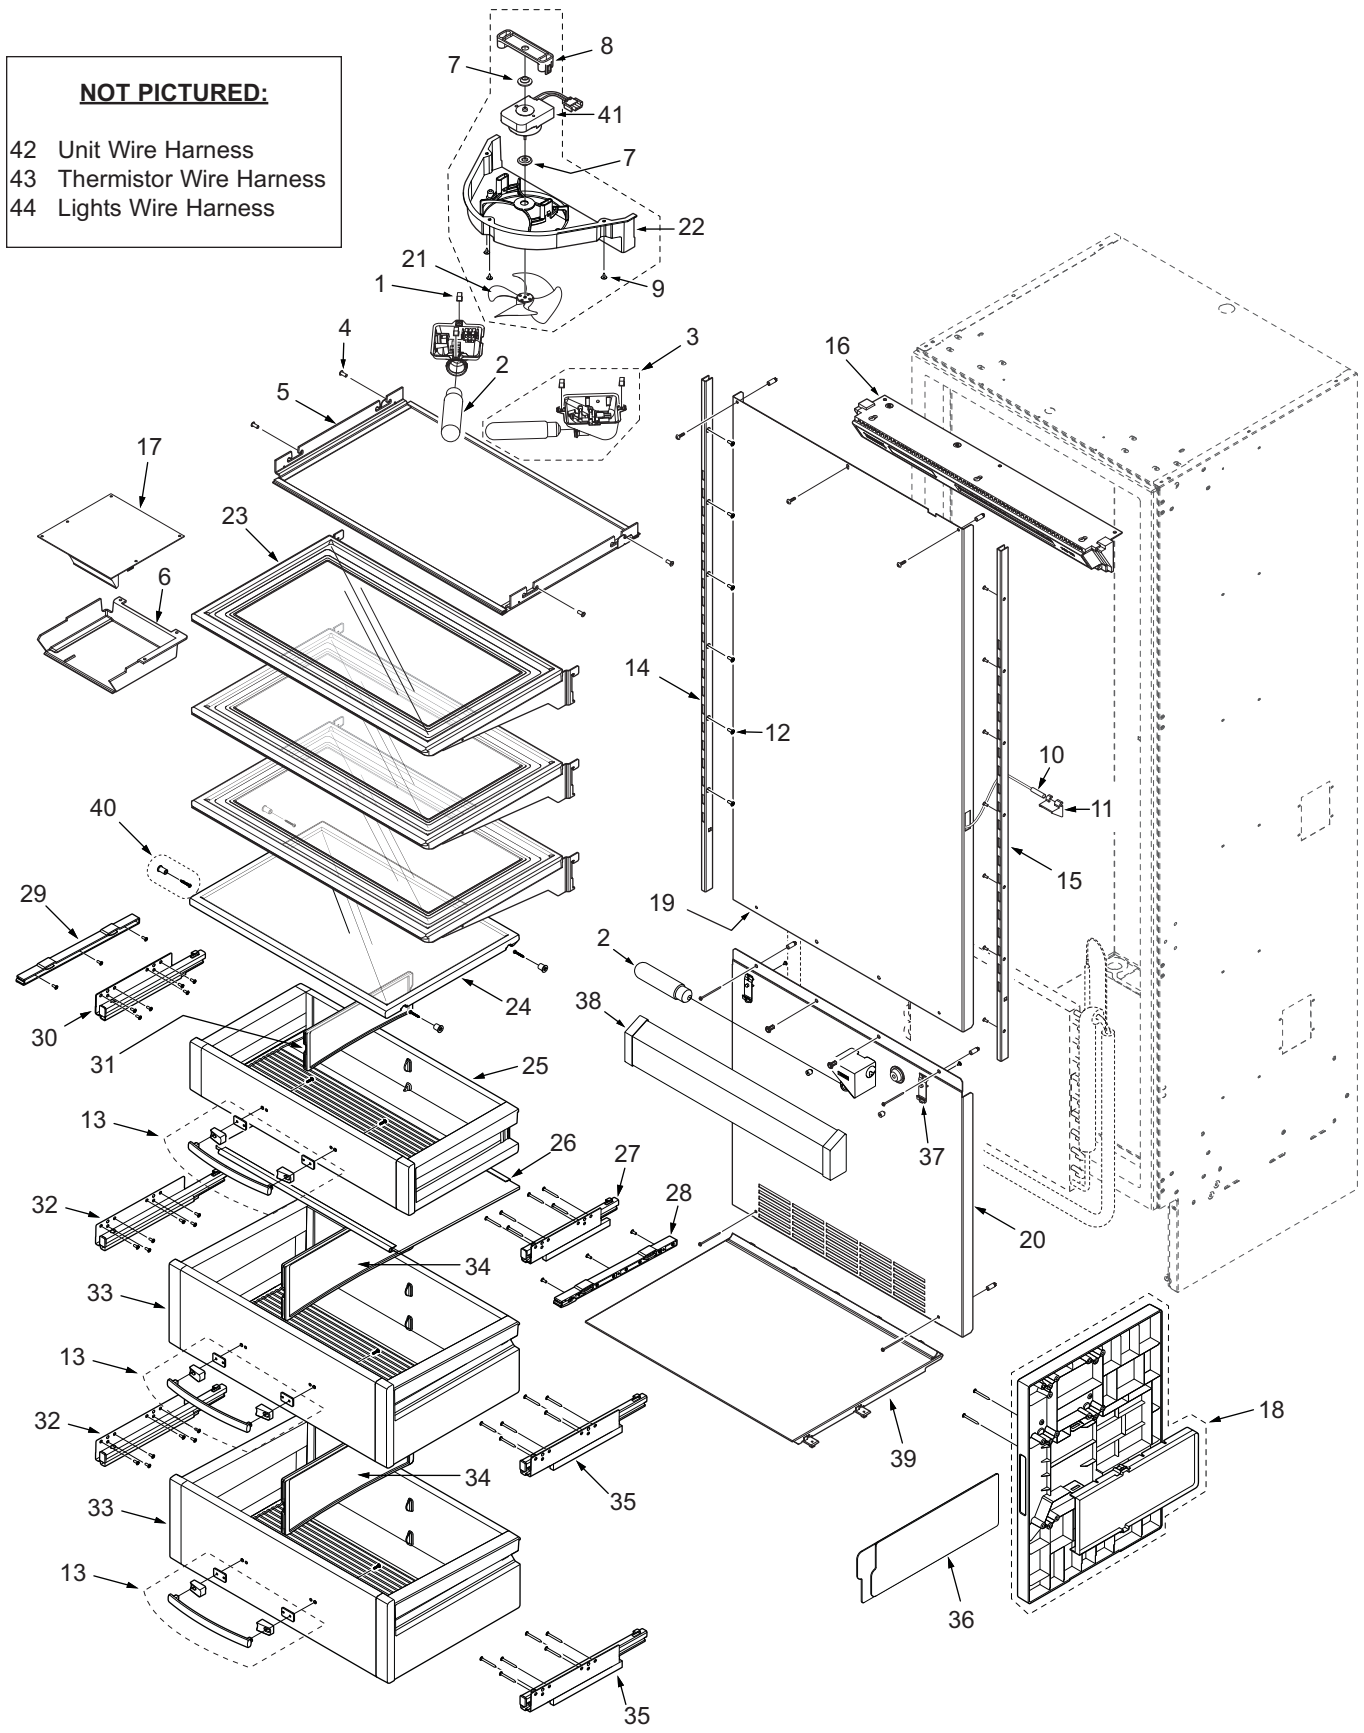

IC-27R INTERIOR PARTS LIST

<u>Ref #</u>	<u>Part #</u>	<u>Description</u>	<u>Ref #</u>	<u>Part #</u>	<u>Description</u>
1	6220220	Screw Grommet, 1/32 x 3/8" SQ	20	7015965	Duct Assy., Lower RH Svce
2	7009935	Lamp,Blue Glass 230V Svce		7015964	Duct Assy., Lower LH Svce
3	7009429	Bracket Assy,1 LT(T)Dom Svce	21	7015874	Fan Blade, Svce
	7011197	Brkt Assy,1 LT (W/O T)Domestic Svce	22	7015873	Shroud, Ref Fan Svce
4	3520420	Insert / Diffuser Stand-off	23	7005346	Shelf Assy, Glass Svce
	6201330	Screw, #8 PH-PAN HEAD 1"	24	7015145	Shelf, Crisper Svce
5	4161140	Light Diffuser Assy	25	7010435	Deli Assy, Svce
6	4152050	Cover Assy, Control	26	7010433	Glass, Cover Crisper Svce
7	7005046	Grommet, Motor Fan		7011095	Seal, Crisper Front Svce
8	NA			7011096	Seal, Crisper Rear Svce
9	6201270	Screw, #8-18 x 5/8" PH PN SS-Gnd	27	7007056	Slide, Drawer RH Svce
10	4204740	Therm Asm, Svc	28	7006975	Support, Crisper Cover RH Svce
11	7007030	Bracket, Thermistor Svce	29	7007053	Support, Crisper Cover LH Svce
12	6200710	Screw, #8-18X1/2 PH SS Type AB	30	7007057	Slide, Drawer LH Svce
13	7011094	Handle Assy, Drawer Svce	31	7011081	Divider, Deli Svce
14	7015122	Shelf Ladder, RH Svce	32	7007055	Slide, Drawer LH Svce
15	7015123	Shelf Ladder, LH Svce	33	7010434	Crisper Assy, Svce
16	7015136	Control Assy, Panel Front Svce	34	7011080	Divider, Crisper Svce
17	7015875	Board, Control Svce	35	7007054	Slide, Drawer RH Svce
18	7015118	Spacer Assy., Crisper RH Svce	36	7015135	Card, User Reference Svce
	7015119	Spacer Assy., Crisper LH Svce	37	7007040	Support, Crisper Cover SVCE
19	7015966	Duct, Air Upper Svce	38	7016439	Cover Assy, Lower Light Svce
			39	7016440	Duct Assy, Crisper Svce
			40	7003167	Standoff, Fixed Shelf Ref
			41	7003817	Motor, Fre Fan, Svce

NOT PICTURED

42	7010810	WH, Unit
43	7010811	W/H Thermistor
44	7010919	W/H, Lights

IC-27R INTERIOR VIEW

NOT PICTURED:
42 Unit Wire Harness
43 Thermistor Wire Harness
44 Lights Wire Harness