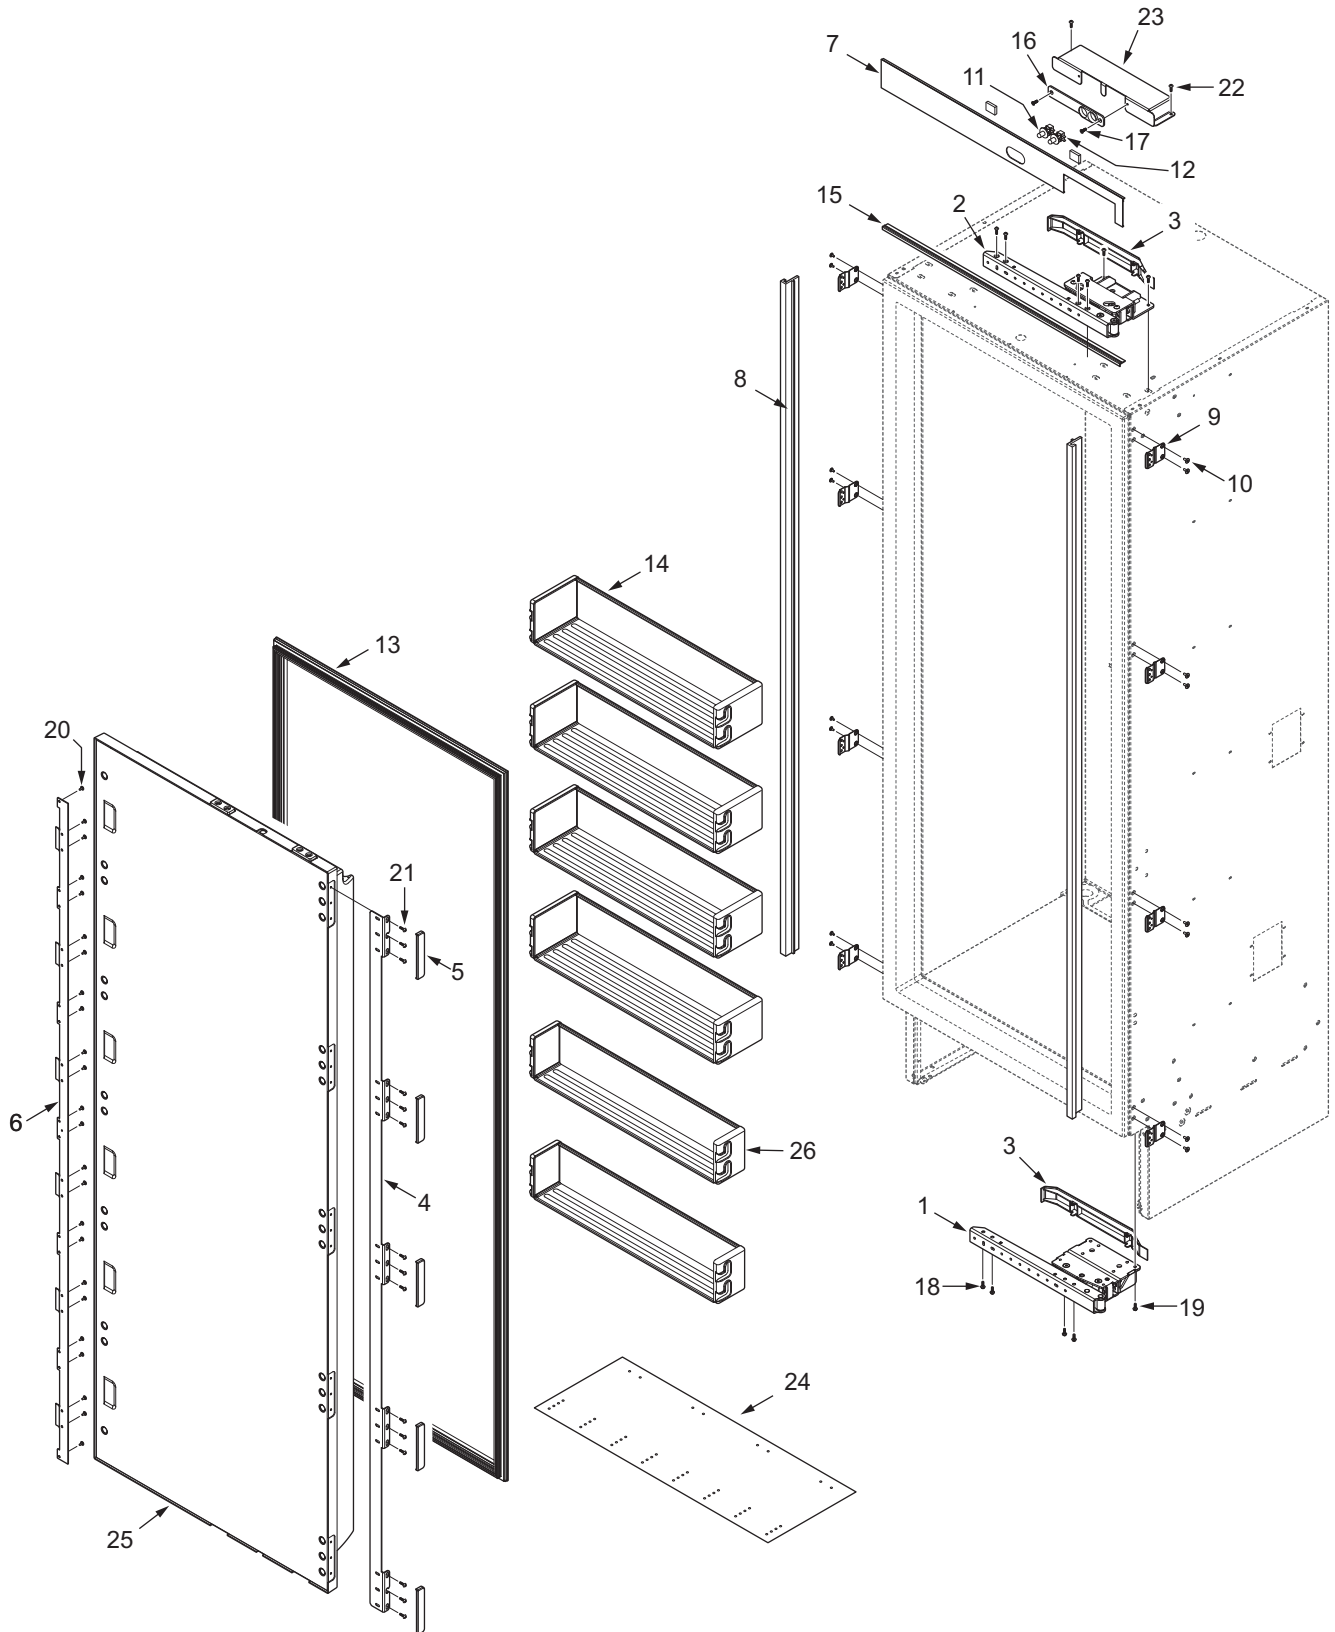

IC-27F DOOR & EXTERIOR PARTS LIST

<u>Ref #</u>	<u>Part #</u>	<u>Description</u>	<u>Ref #</u>	<u>Part #</u>	<u>Description</u>
1	7015120	Hinge Assy., Bottom LH Svce	13	7015147	Gasket, Door Svce
	7015121	Hinge Assy., Bottom RH Svce	14	7016218	Shelf Assy., Door Svce
2	7015126	Hinge Assy., Adjust Top RH Svce	15	4152070	Trim Assy, Top
	7015127	Hinge Assy., Adjust Top LH Svce	16	3450920	Bracket, Switch Mtg
3	3541300	Cover, Hinge	17	6200210	Screw, #8-32 x 1/2" Flat Head
4	7015129	Bracket, Panel Hinge Side Svce	18	7011247	Screw,#10-24 X 3/4 FL SKT HD,LOK
5	7015944	Cover, Panel Bracket Svce	19	6200780	Screw, #10-24 x 1/2" PH Hex Washer
6	7015134	Bracket, Panel Handle Side SV	20	6200720	Screw, #8-18 x 1/2 PH Truss HD
7	7015138	Molding, Top RH Svce	21	6201500	Screw, #10X3/4 Drill PH Hex Wash
	7015139	Molding, Top LH Svce	22	6200010	Screw, #10-12 x 3/4" Pan HD
8	7015146	Molding, Side Svce	23	7016433	Enclosure, Switch Svce
9	7014676	Brackets & Screws Ref to Cab Svce	24	7015148	Template, Panel Drill Svce
10	6201180	Screw, Tapping, #8 x 1/2" PH FL HD	25	7015142	Door Assy, FRE RH Svce (Incl Gasket)
11	7004259	Switch, Fan Svce		7015114	Door Assy, FRE LH Svce (Incl Gasket)
12	7004257	Switch, Light Svce	26	7015133	Shelf Assy, Fre Lower Svce

IC-27F DOOR & EXTERIOR VIEW