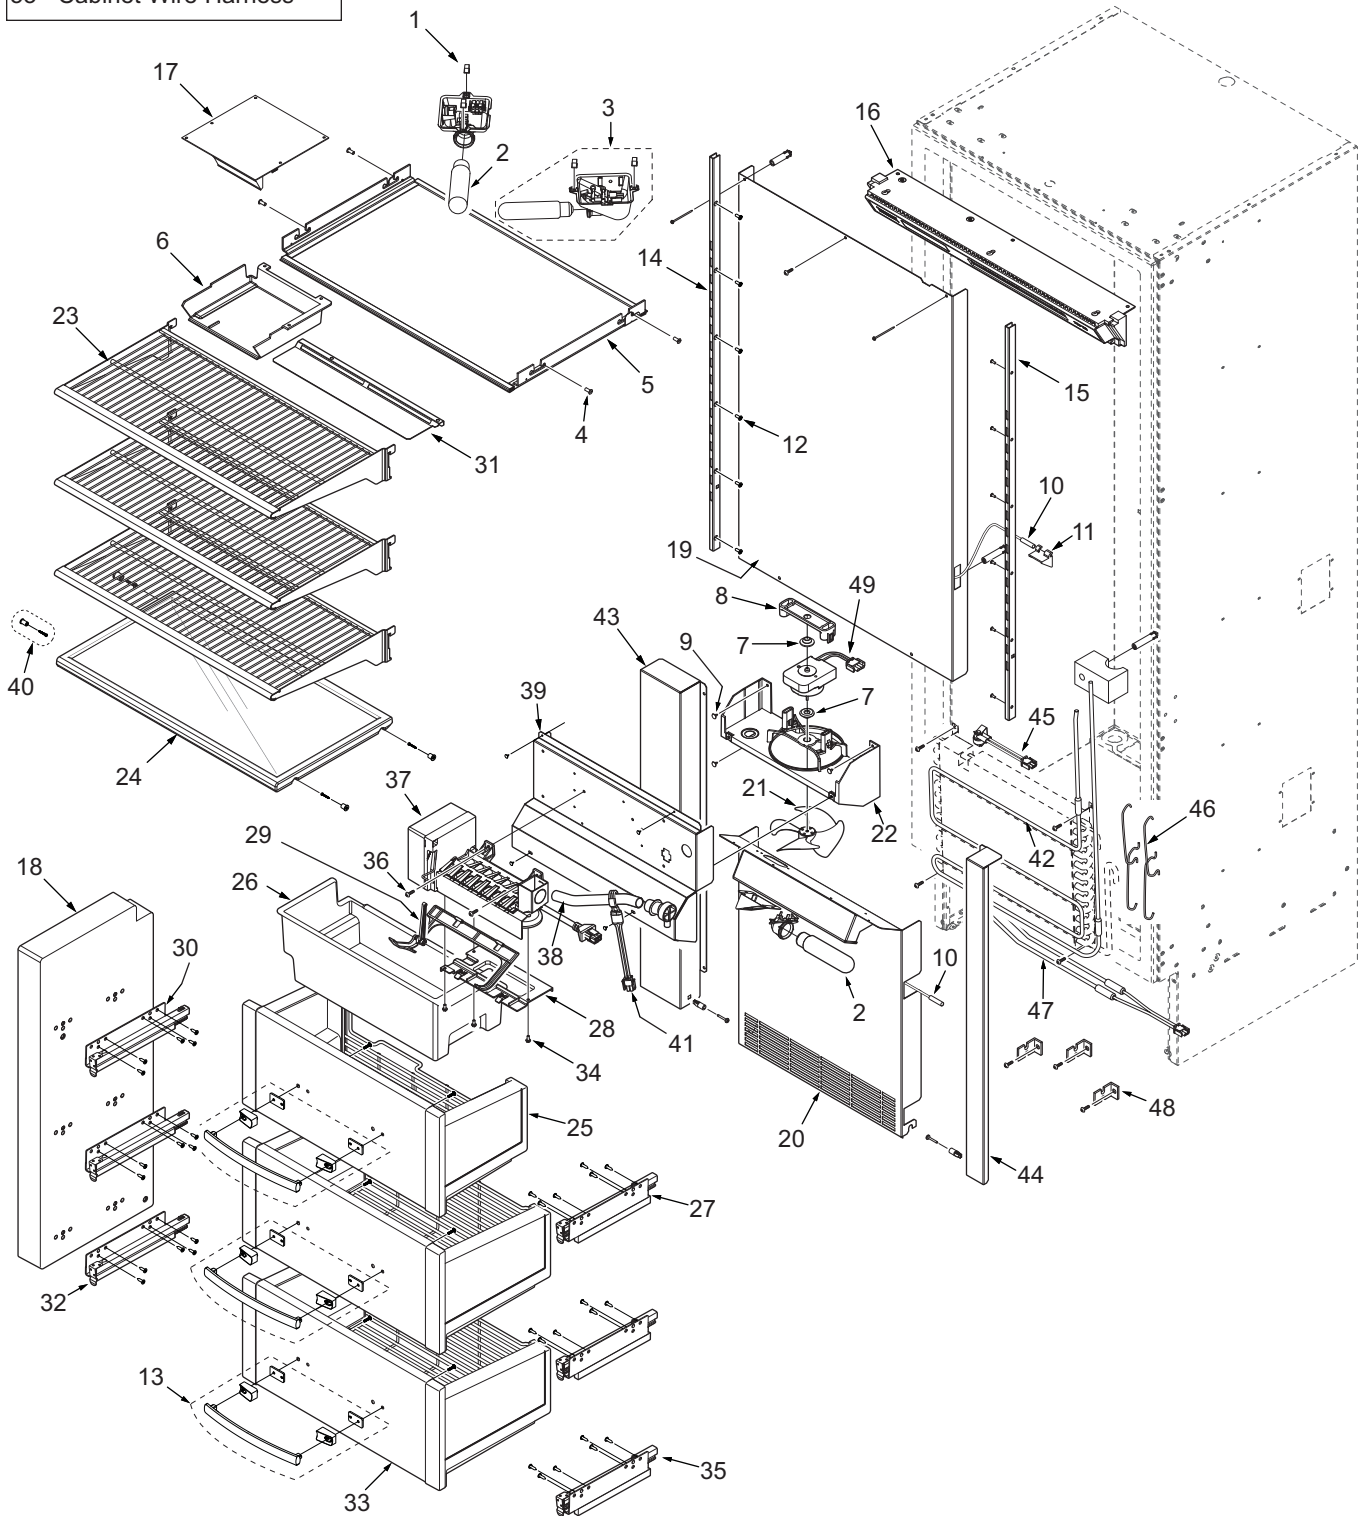

IC-27F INTERIOR PARTS LIST

<u>Ref #</u>	<u>Part #</u>	<u>Description</u>	<u>Ref #</u>	<u>Part #</u>	<u>Description</u>
1	6220220	Screw Grommet, 1/32 x 3/8" SQ	26	7015115	Bin, Ice Svce
2	7009935	Lamp,Blue Glass 230V Svce	27	7005852	Slide, Basket RH Svce
3	7009429	Bracket Assy,1 LT(T)Dom Svce	28	7012852	Bracket, Icemaker Svce
	7011197	Brkt Assy,1 LT (W/O T)Domestic Svce	29	7011189	Arm, Icemaker Svce
4	3520420	Insert / Diffuser Stand-off		7015920	Rod,Connecting Scve
	6201330	Screw, #8 PH-PAN HEAD 1"	30	7005851	Slide, Basket LH Svce
5	4161140	Light Diffuser Assy	31	7015880	Block, Light Svce
6	4152050	Cover Assy, Control	32	7007853	Slide,Basket LH Svce
7	7005046	Grommet, Motor Fan	33	7015131	Basket Assy, FRE Svce
8	NA		34	7005981	Screw,#8-32X1/2 6 LOBE T/C
9	6201270	Screw, #8-18 x 5/8" PH PN SS-Gnd	35	7007854	Slide,Basket RH Svce
10	4204740	Therm Asm, Svc	36	7005981	Screw,#8-32X1/2 6 LOBE T/C
11	7007030	Bracket,Thermistor Svce	37	7012418	Icemaker Assy, Svce
12	6200710	Screw, #8-18X1/2 PH SS Type AB	38	7015883	Tube, Inlet Svce
13	7011094	Handle Assy, Drawer Svce	39	7015977	Duct, Middle RH Svce
14	7015124	Shelf Ladder, RH Svce		7015979	Duct, Middle LH Svce
15	7015125	Shelf Ladder, LH Svce	40	7003167	Standoff,Fixed Shelf Ref
16	7015137	Control Assy., Panel Front Svce	41	7009435	Heater,Fill Tube Svce
17	7015878	Board, Control Svce	42	7015886	Heater, Defrost Svce
18	7015116	Spacer, Basket LH Svce	43	7015981	Cover, Left Side RH Svce
	7015117	Spacer, Basket RH Svce		7015987	Cover, Right Side LH Svce
19	7015988	Duct, Air FRE Upper Svce	44	7015983	Cover, Left Side LH Svce
20	7015975	Duct, Air FRE Lower Svce		7015985	Cover, Right Side RH Svce
21	7015882	Fan Blade, FRE Svce	45	7015935	Sensor, Defrost Terminator
22	7015881	Shroud, FRE Fan, Svce	46	1801100	Clip, SS Heater Blower
23	7015128	Shelf, Wire Svce	47	7016019	Heater,Drain Trough Svce
24	7015144	Shelf, FRE Fixed Svce	48	0234620	Bracket, Heater
25	7015132	Basket Assy, FRE Svce	49	7003817	Motor, Fre Fan, Svce

NOT PICTURED

50	7010812	W/H Thermistor
51	7010814	W/H, Unit
52	7010925	W/H Icemaker
53	7015686	W/H, Cab

IC-27F INTERIOR VIEW

NOT PICTURED:

- 50 Thermistor Wire Harness
- 51 Unit Wire Harness
- 52 Icemaker Wire Harness
- 53 Cabinet Wire Harness