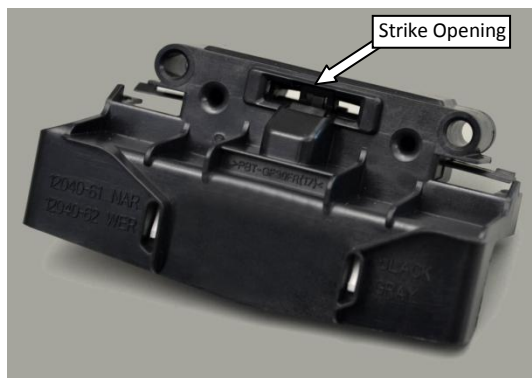

Self actuated latch blocks door from closing preventing dishwasher from operating.

Model Numbers: See table on page 2 & 3

Serial Range: F024 - F152

Concern:

Door can not be closed after opening – causing dishwasher to not run.

Latch Assembly Front

Latch Assembly Rear

Cause:

When door is opened (strike is pulled from the latch assembly), the cam inside the latch assembly doesn't return to the open or home position. When user attempts to close the door, the latch assembly blocks the strike from entering the latch, therefore preventing operation of the dishwasher.

Correction:

Service should NOT attempt to repair a latch exhibiting the blocking condition since it is likely that once the fault has occurred, it will reoccur. Replace (not repair) the latch assembly if customer complains about a blocked door. Replace latch with part number W10380262.