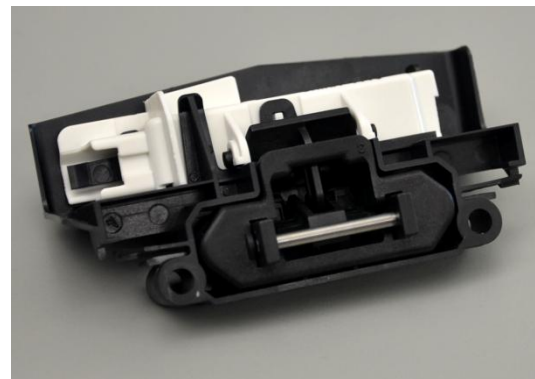

Self actuated latch blocks door from closing preventing dishwasher from operating.

Model Numbers: See table on page 2 & 3

Serial Range: F024 - F152

Concern:

Door can not be closed after opening – causing dishwasher to not run.

Latch Assembly Front

Latch Assembly Rear

Cause:

When door is opened (strike is pulled from the latch assembly), the cam inside the latch assembly doesn't return to the open or home position. When user attempts to close the door, the latch assembly blocks the strike from entering the latch, therefore preventing operation of the dishwasher.

Correction:

Service should NOT attempt to repair a latch exhibiting the blocking condition since it is likely that once the fault has occurred, it will reoccur. Replace (not repair) the latch assembly if customer complains about a blocked door. Replace latch with part number W10380262.